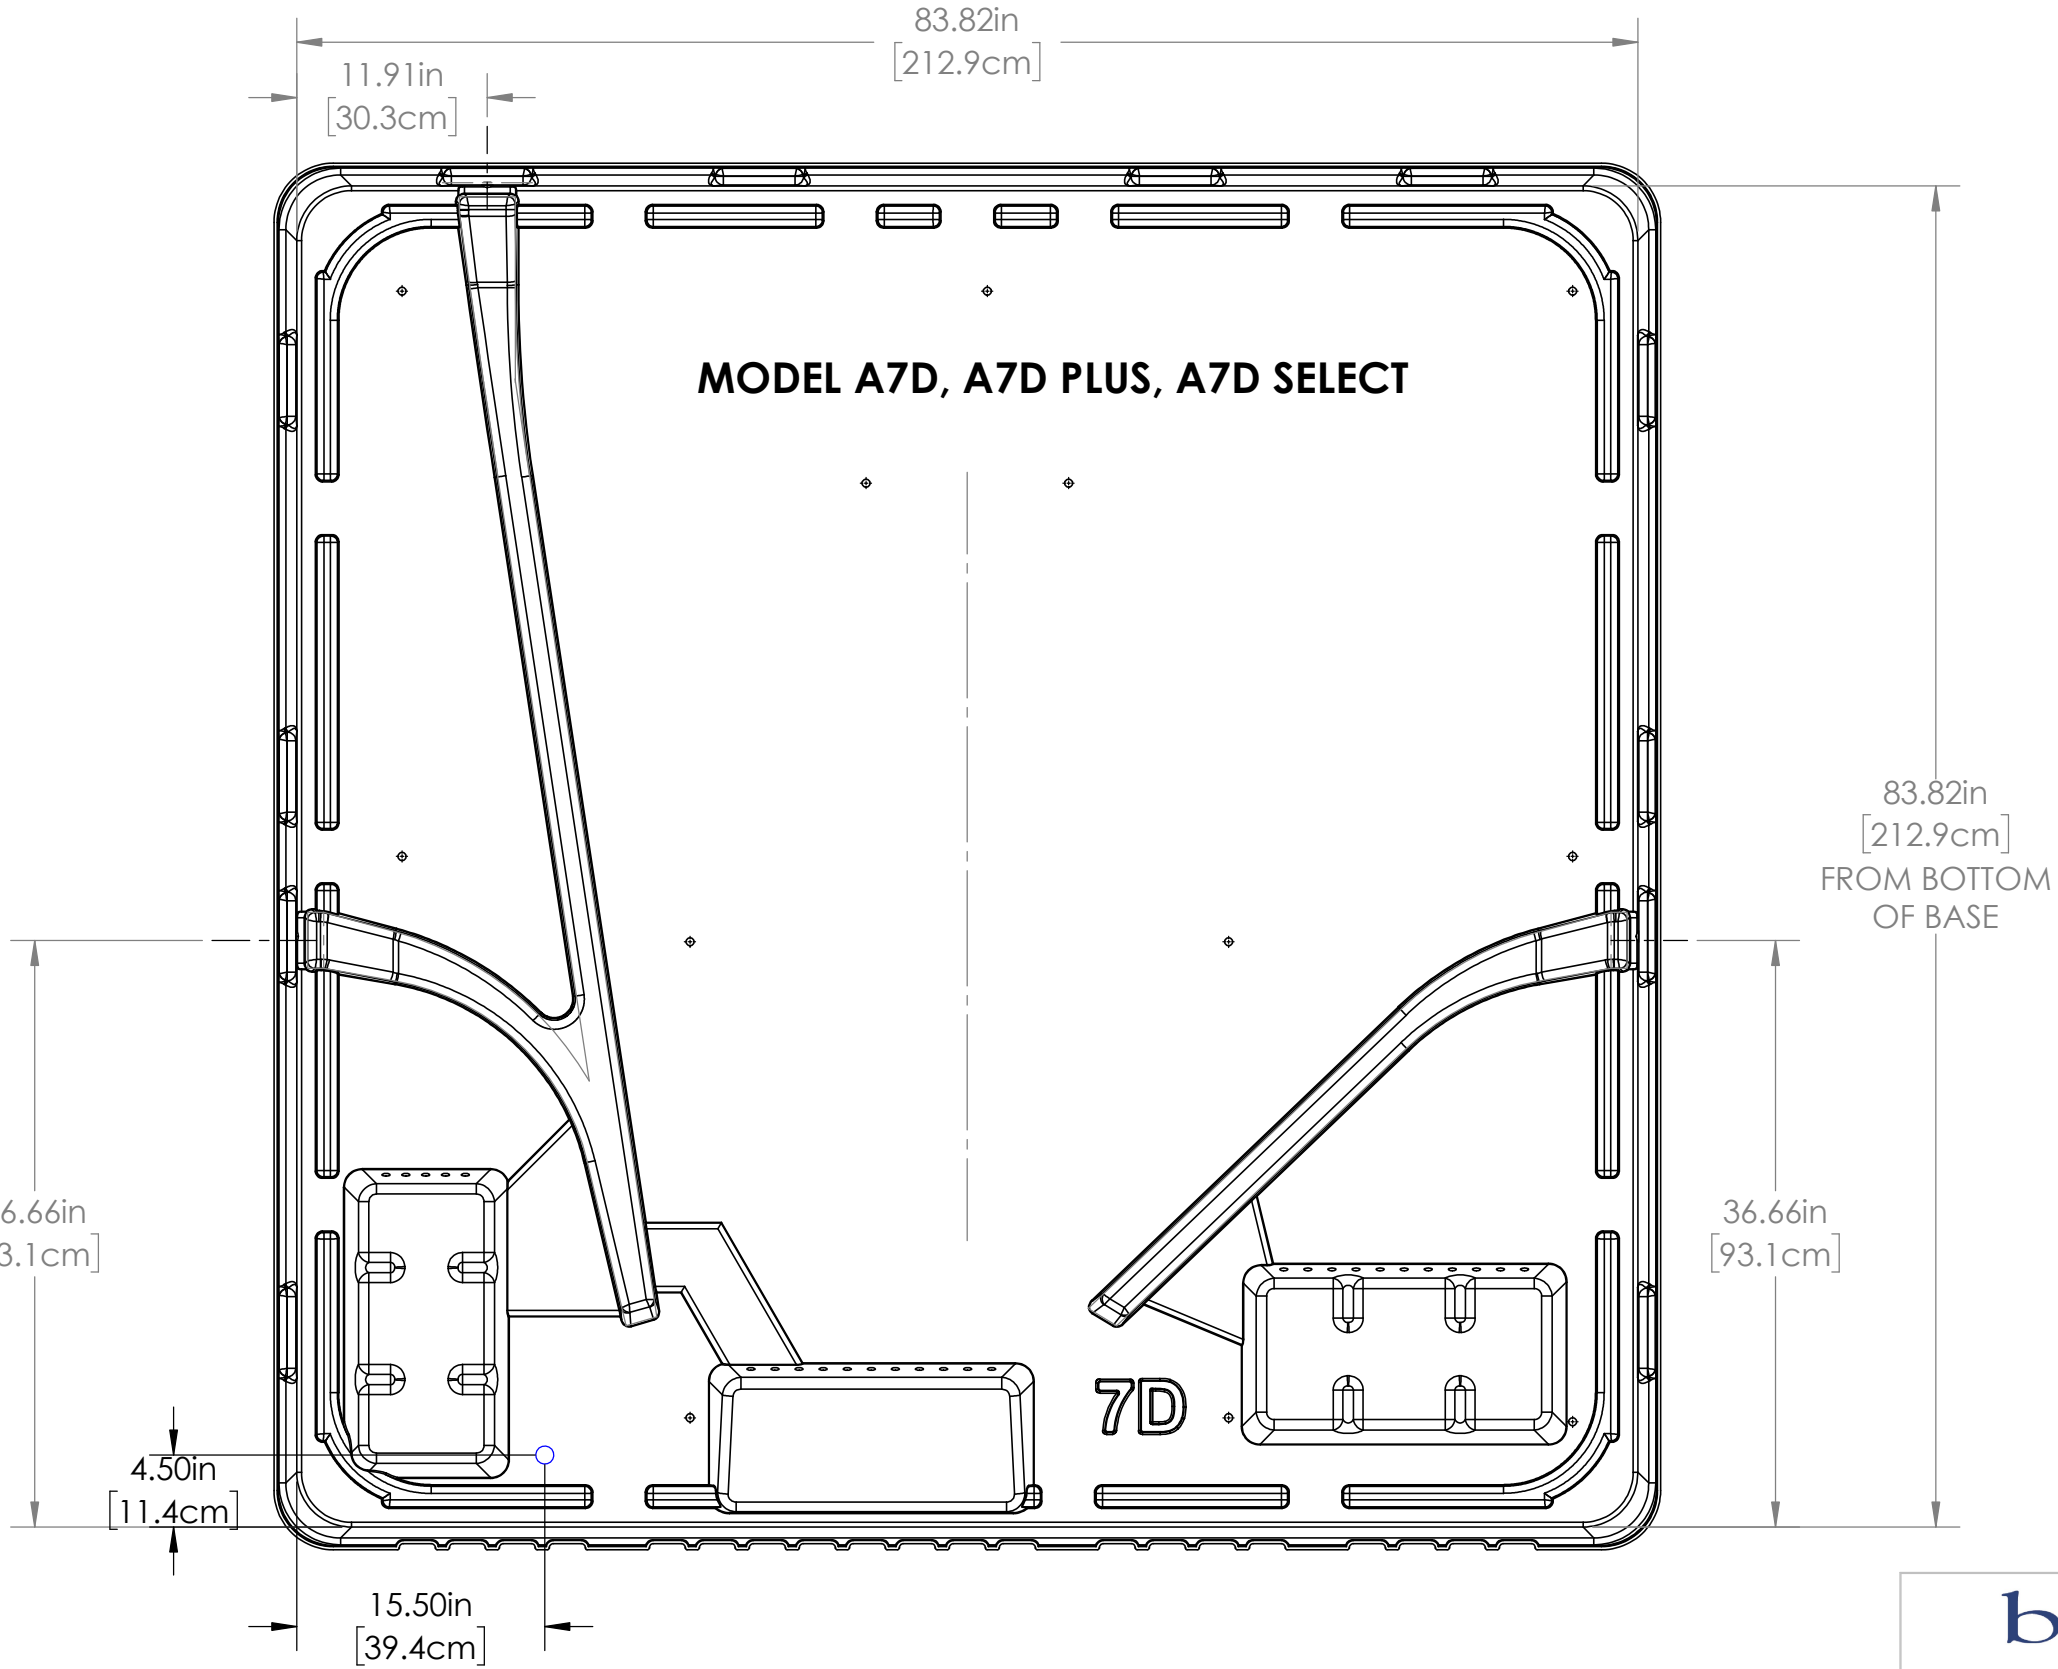

8 7 6 5 4 3 2 1
THE INFORMATION CONTAINED IN THIS DRAWING IS THE SOLE PROPERTY OF BULLFROG INTERNATIONAL, ANY REPRODUCTION IN PART OR WHOLE WITHOUT THE WRITTEN PERMISSION OF BULLFROG IS NOT ALLOWED.

A7D BASE LAYOUT VIEW

MODEL A7D, A7D PLUS, A7D SELECT

7D

A7D 2023 LAYOUT

SIZE	PART NUMBER:	REV
B		A
SCALE: 1:20		SHEET 1 OF 1