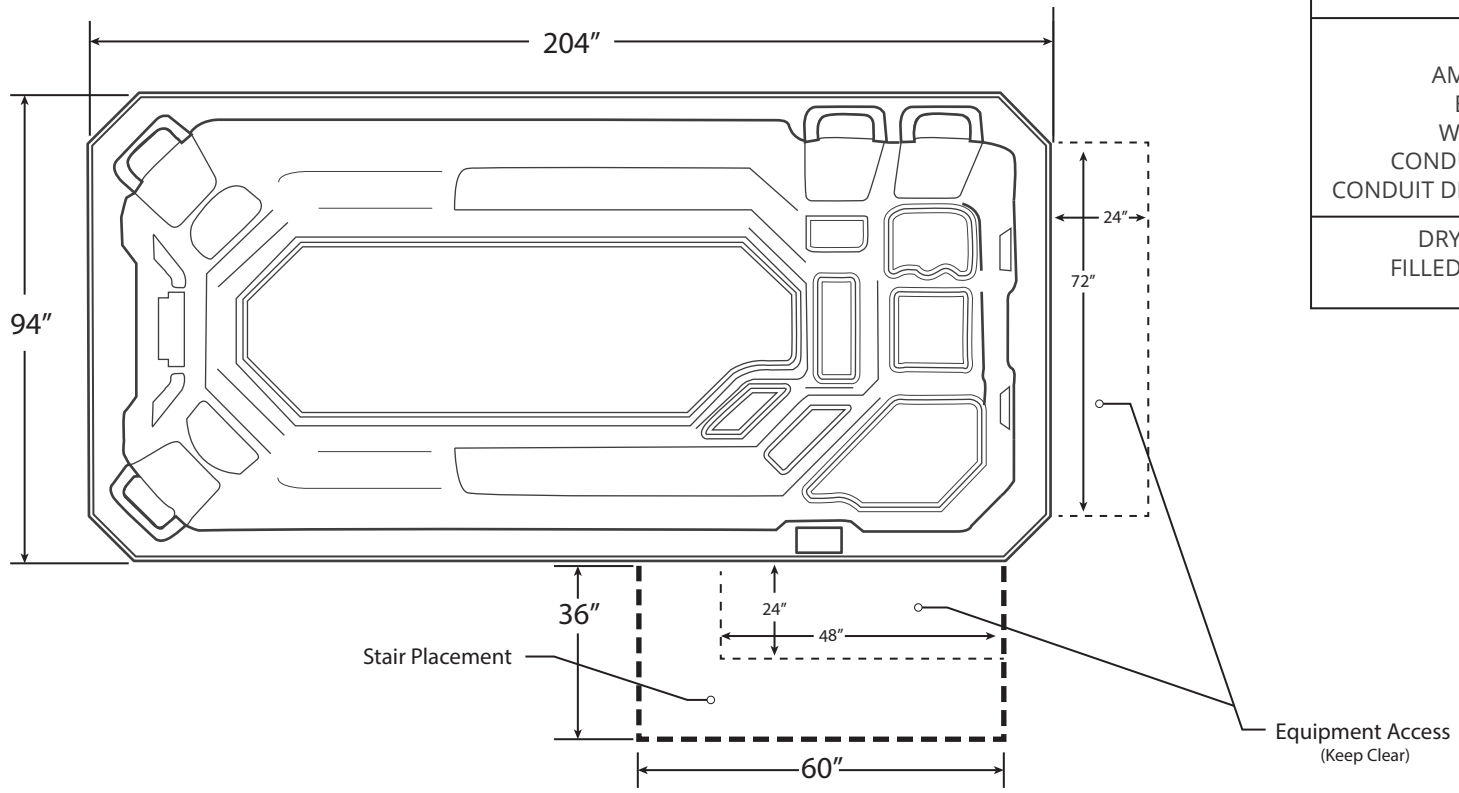

S200

bullfrog[®] spas

SERVICE	220V
AMPERAGE	TBD
BREAKER	GFCI
WIRE TYPE	TBD
CONDUIT TYPE	NON-METALLIC
CONDUIT DIAMETER	3/4"

DRY WEIGHT	2,400 LBS
FILLED WEIGHT	18,160 LBS

1/2

S200

bullfrog[®] spas

SERVICE	220V
AMPERAGE	TBD
BREAKER	GFCI
WIRE TYPE	TBD
CONDUIT TYPE	NON-METALLIC
CONDUIT DIAMETER	3/4"

DRY WEIGHT	2,400 LBS
FILLED WEIGHT	18,160 LBS

2/2