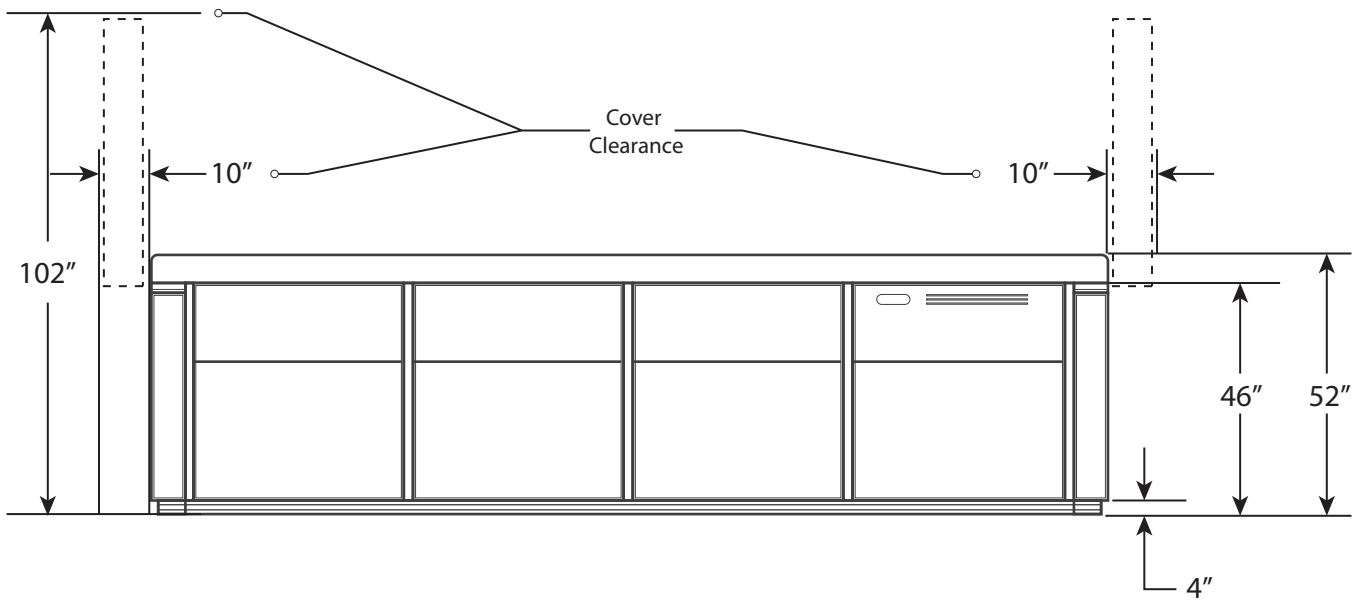

S200

bullfrog[®] spas

SERVICE	220V
AMPERAGE	TBD
BREAKER	GFCI
WIRE TYPE	TBD
CONDUIT TYPE	NON-METALLIC
CONDUIT DIAMETER	3/4"

DRY WEIGHT	2,400 LBS
FILLED WEIGHT	18,160 LBS

1/2

S200

bullfrog[®] spas

SERVICE	220V
AMPERAGE	TBD
BREAKER	GFCI
WIRE TYPE	TBD
CONDUIT TYPE	NON-METALLIC
CONDUIT DIAMETER	3/4"

DRY WEIGHT	2,400 LBS
FILLED WEIGHT	18,160 LBS

2/2