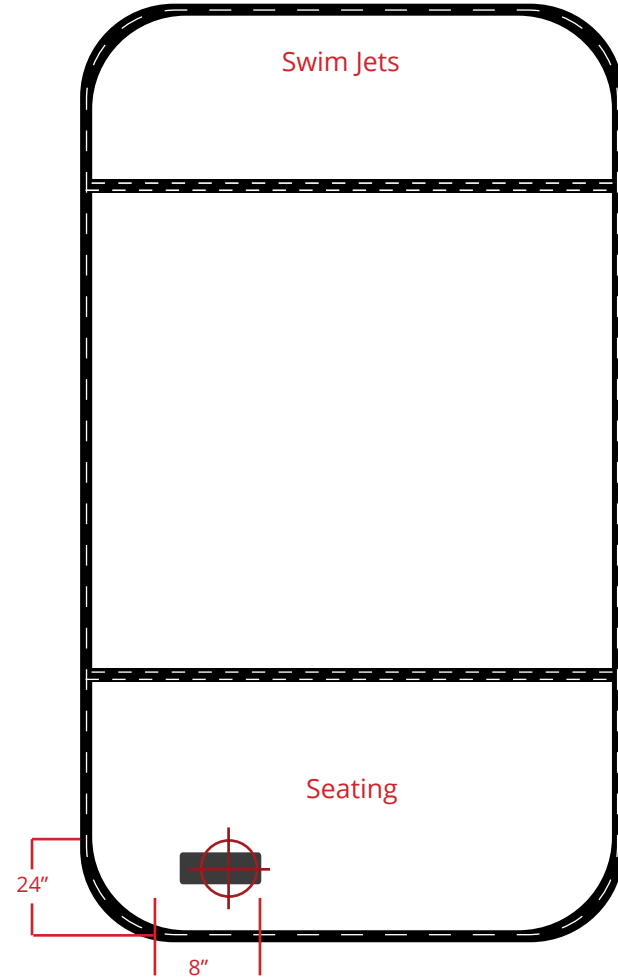

## Dimensions:

A) Overall Height: 42"

B) Ground to Bottom of Cabinet: 6"

C) Ground to Bottom of Lip: 44"