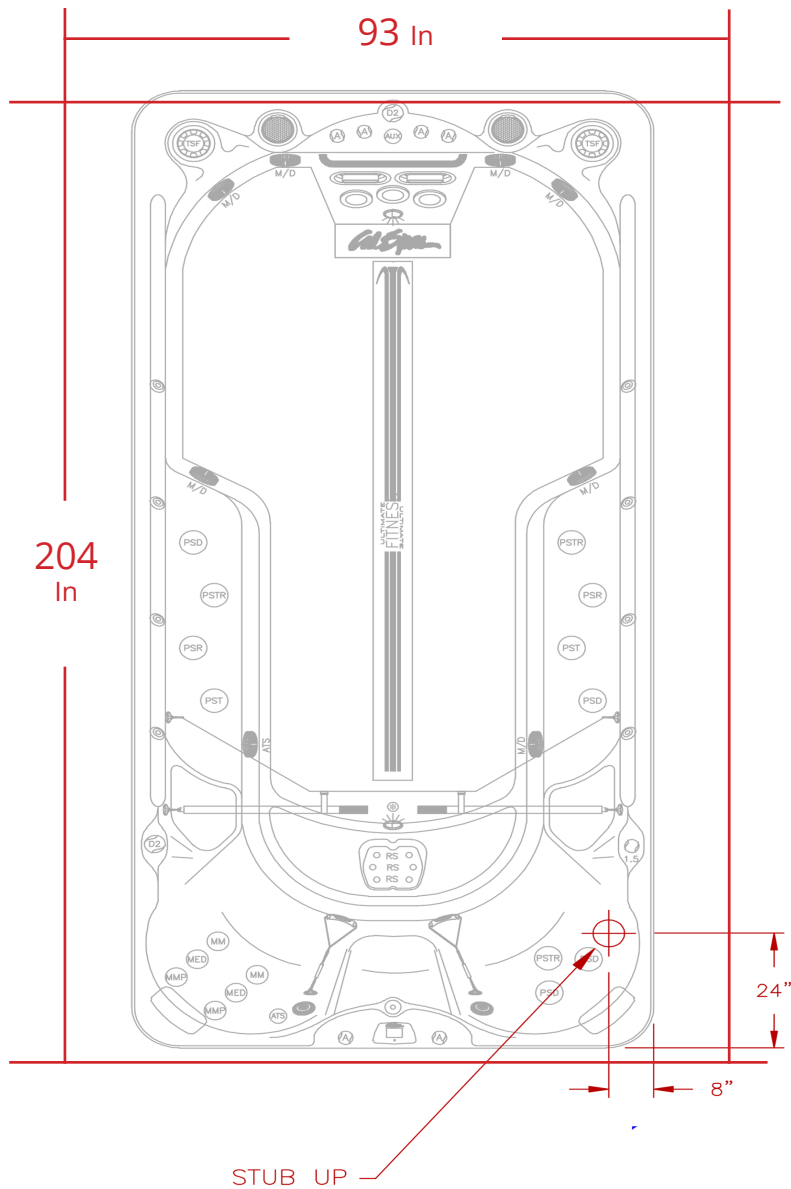

# Commander F-1681X

## Dimensions:

A) Overall Height: 42"

B) Ground to Bottom of Cabinet: 6"

C) Ground to Bottom of Lip: 44"