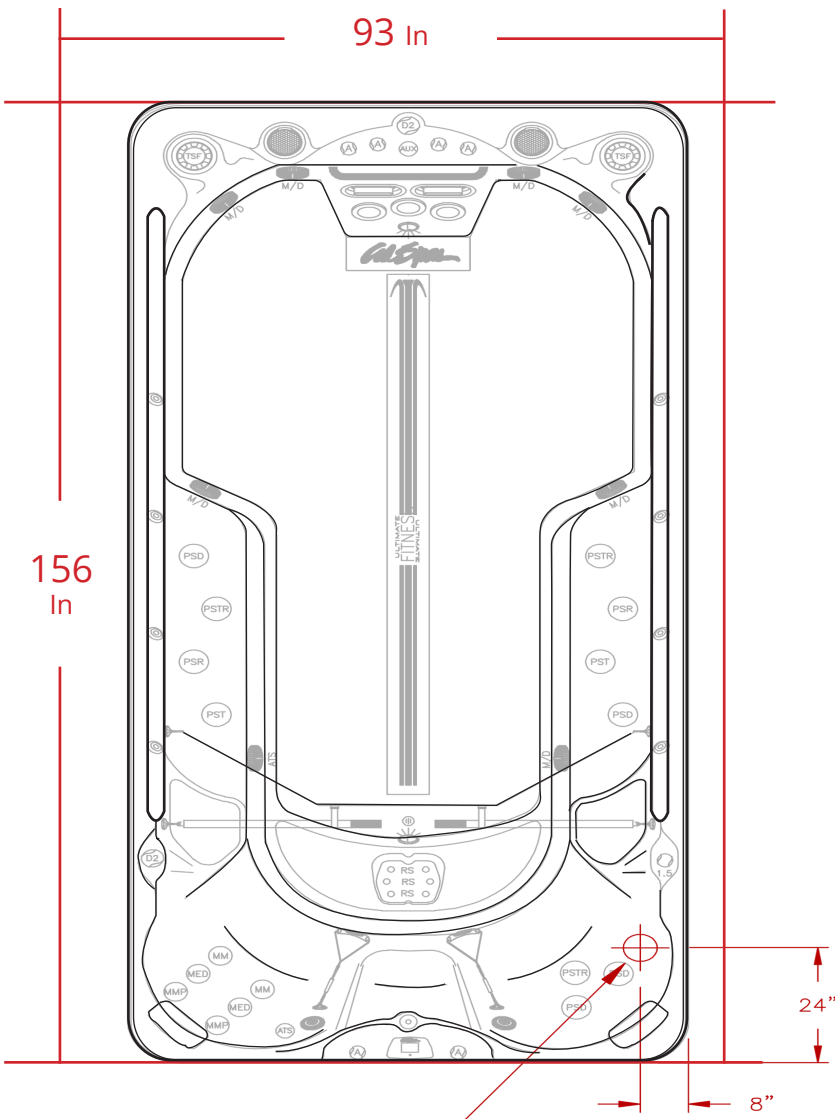

1325 SWIM PRO

Dimensions:

A) Overall Height: 50"
B) Ground to Bottom of Cabinet: 6"
C) Ground to Bottom of Lip: 44"