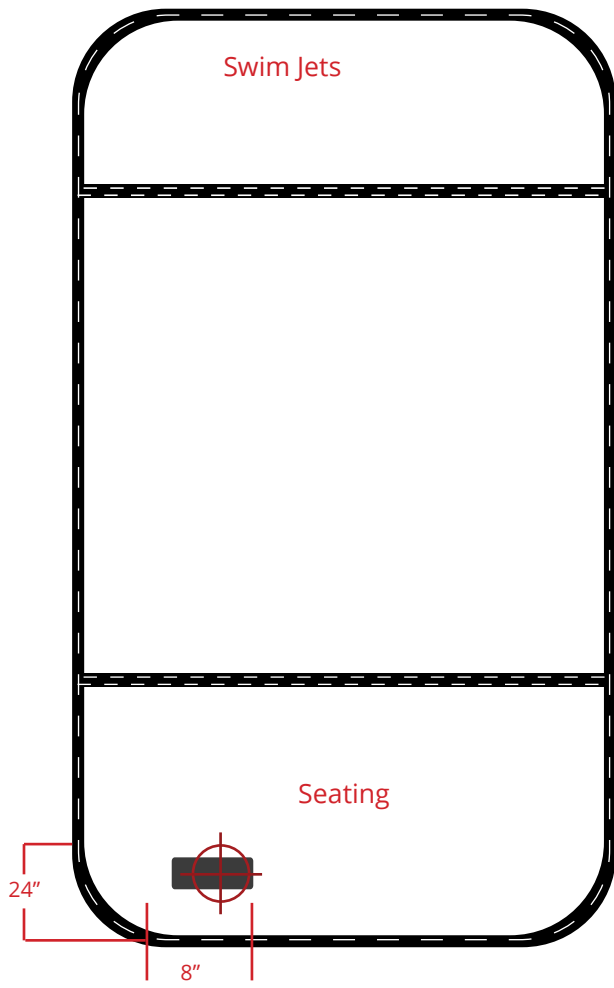

1325 SWIM PRO

Dimensions:

A) Overall Height: 50"
B) Ground to Bottom of Cabinet: 6"
C) Ground to Bottom of Lip: 44"